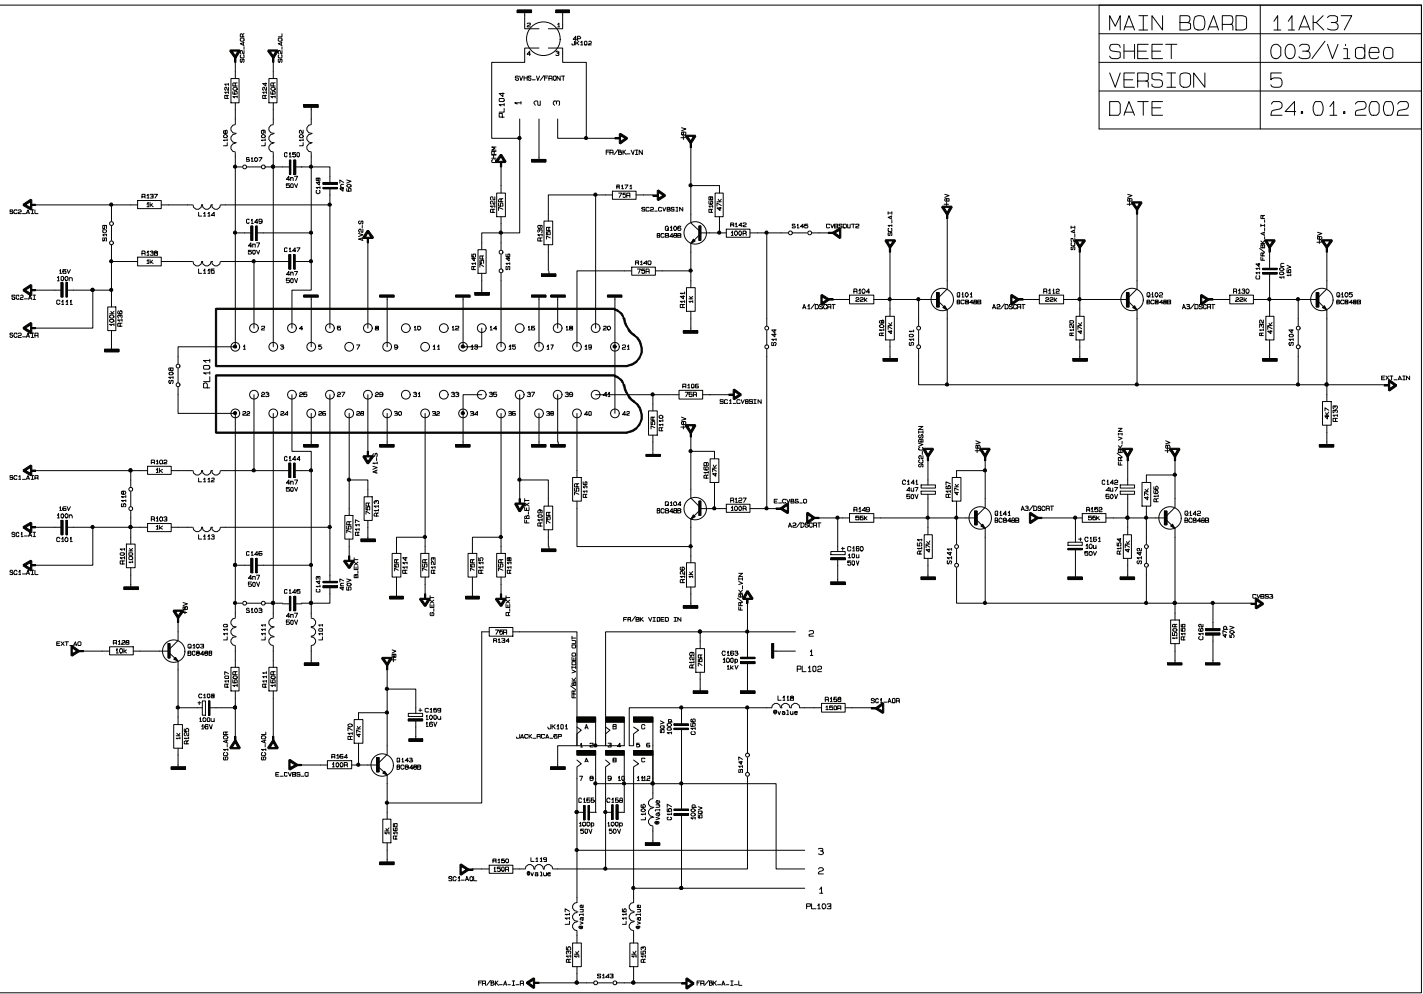

MAIN BOARD	11AK37
SHEET	006/SMPS
VERSION	5
DATE	14.01.2002

Items marked with [*] are optional

MAIN BOARD	11AK37
SHEET	002/Video
VERSION	5
DATE	23.01.2002

IC700

MAIN BOARD	11AK37
SHEET	007/Stereo
VERSION	5
DATE	14. 01. 2002

MAIN BOARD	11AK37
SHEET	003/Video
VERSION	5
DATE	24.01.2002

MAIN BOARD	11AK30
SHEET	004 / DEFL.
VERSION	D
DATE	06.11.2000

MAIN BOARD	11AK37
SHEET	004/HV
VERSION	5
DATE	24.01.2002

Items marked with [*] are optional