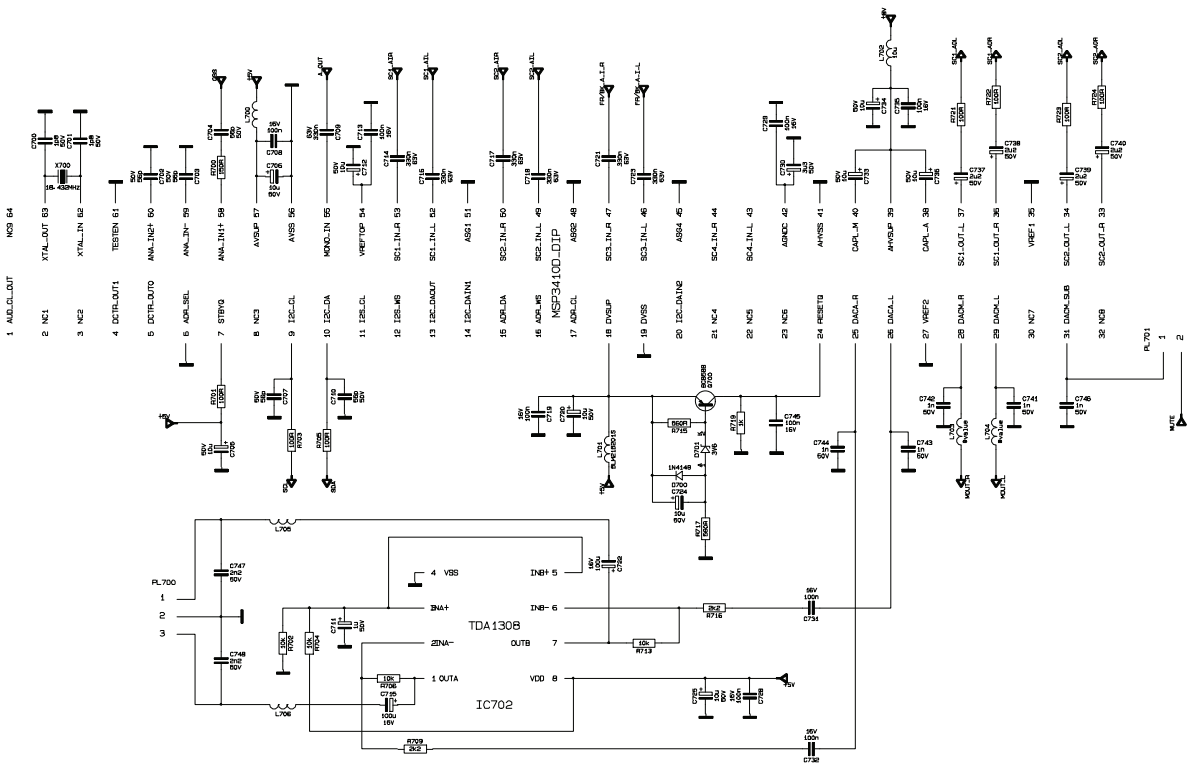

MAIN BOARD	11AK37
SHEET	006/SMPS
VERSION	5
DATE	14.01.2002

Items marked with [*] are optional

MAIN BOARD	11AK37
SHEET	002/Video
VERSION	5
DATE	23.01.2002

IC700

MAIN BOARD	11AK37
SHEET	007/Stereo
VERSION	5
DATE	14. 01. 2002

MAIN BOARD	11AK37
SHEET	003/Video
VERSION	5
DATE	24.01.2002

MAIN BOARD	11AK30
SHEET	004 / DEFL.
VERSION	D
DATE	06.11.2000

MAIN BOARD	11AK37
SHEET	004/HV
VERSION	5
DATE	24.01.2002

Items marked with [*] are optional

1

2

3

4

5

6

7

11SB103-5
YATAY