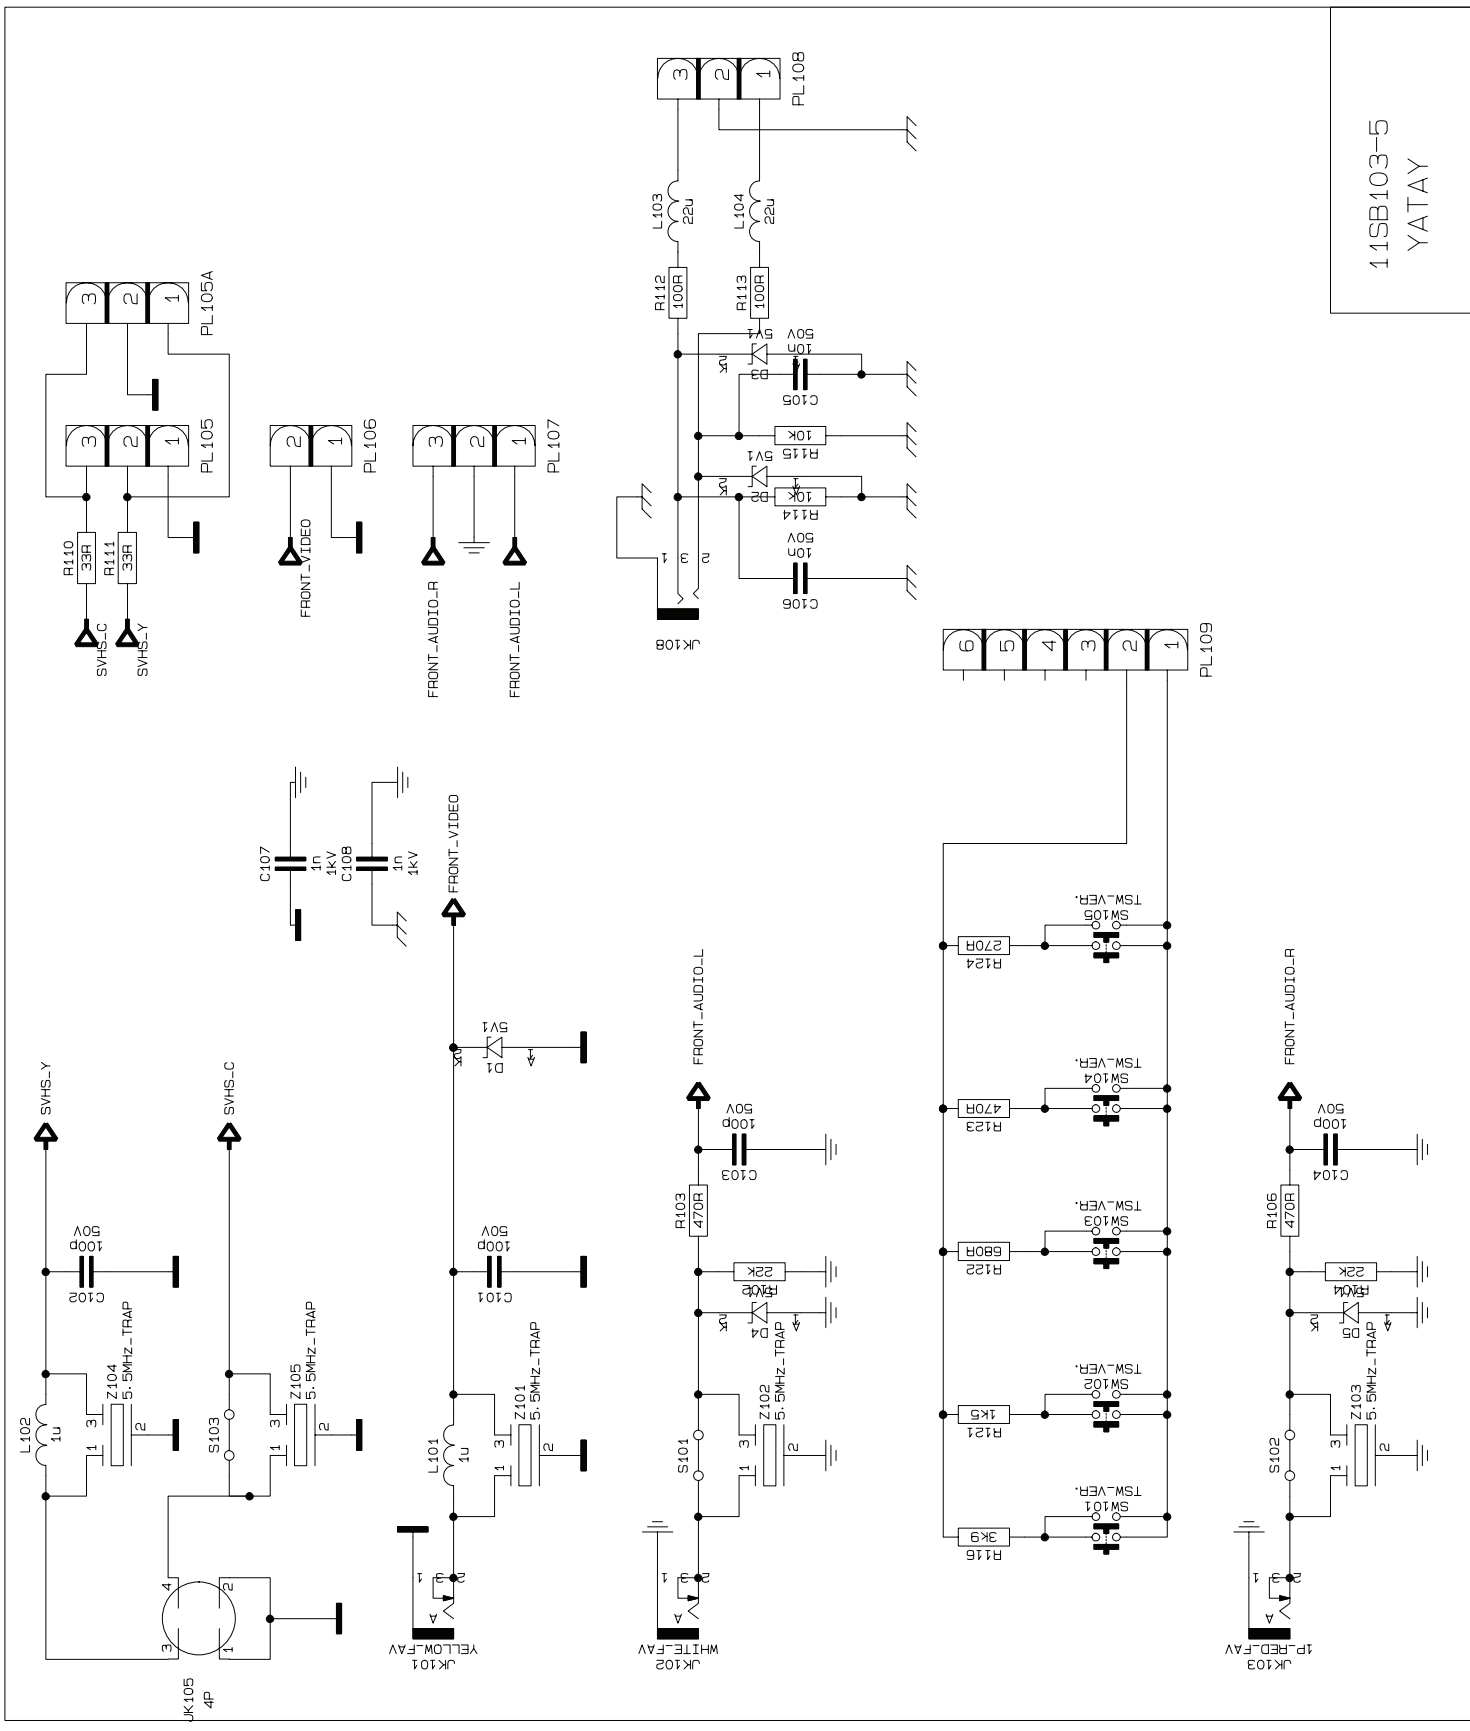

MAIN BOARD	11AK37
SHEET	006/SMPS
VERSION	5
DATE	14.01.2002

Items marked with [*] are optional

MAIN BOARD	11AK37
SHEET	002/Video
VERSION	5
DATE	23.01.2002

IC700

MAIN BOARD	11AK37
SHEET	007/Stereo
VERSION	5
DATE	14. 01. 2002

MAIN BOARD	11AK37
SHEET	003/Video
VERSION	5
DATE	24.01.2002

MAIN BOARD	11AK30
SHEET	004 / DEFL.
VERSION	D
DATE	06.11.2000

MAIN BOARD	11AK37
SHEET	004/HV
VERSION	5
DATE	24.01.2002

Items marked with [*] are optional

1

2

3

4

5

6

7

11SB103-5
YATAY