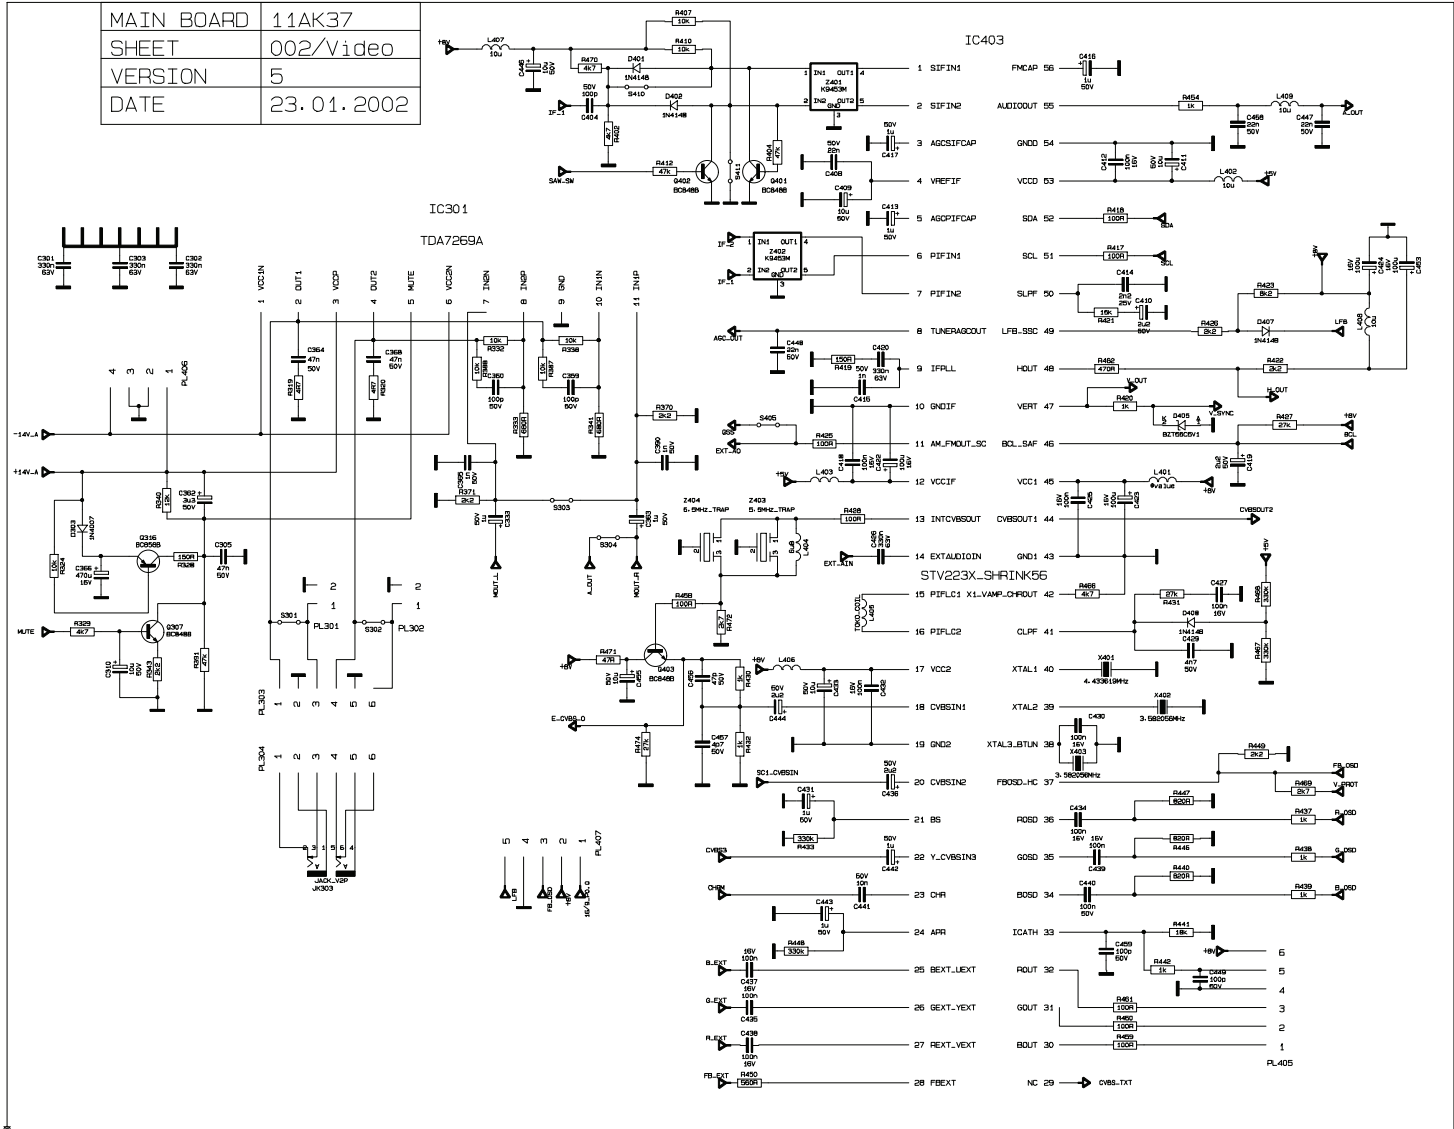

MAIN BOARD	11AK37
SHEET	006/SMPS
VERSION	5
DATE	14.01.2002

Items marked with [*] are optional

MAIN BOARD	11AK37
SHEET	002/Video
VERSION	5
DATE	23.01.2002

IC700

MAIN BOARD	11AK37
SHEET	007/Stereo
VERSION	5
DATE	14. 01. 2002

MAIN BOARD	11AK37
SHEET	003/Video
VERSION	5
DATE	24.01.2002

MAIN BOARD	11AK30
SHEET	004 / DEFL.
VERSION	D
DATE	06.11.2000

MAIN BOARD	11AK37
SHEET	004/HV
VERSION	5
DATE	24.01.2002

Items marked with [*] are optional

1

2

3

4

5

6

7

11SB103-5
YATAY