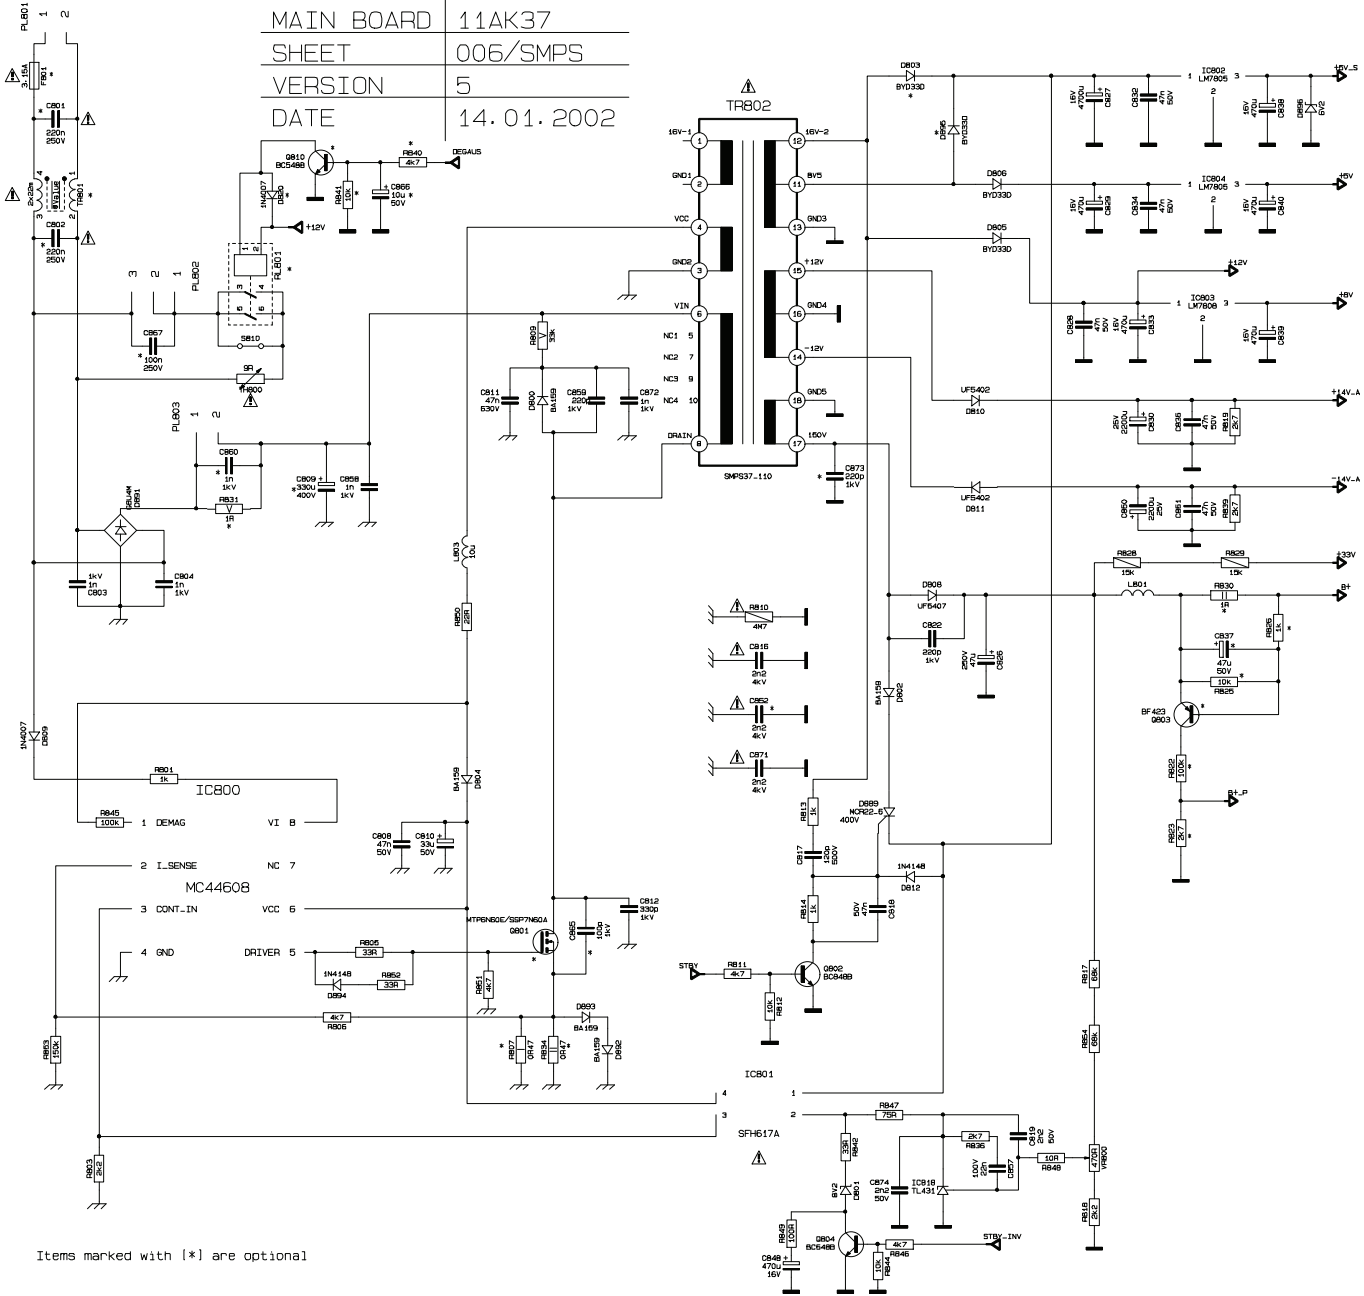

MAIN BOARD	11AK37
SHEET	006/SMPS
VERSION	5
DATE	14.01.2002

Items marked with [*] are optional

MAIN BOARD	11AK37
SHEET	002/Video
VERSION	5
DATE	23.01.2002

IC700

MAIN BOARD	11AK37
SHEET	007/Stereo
VERSION	5
DATE	14. 01. 2002

MAIN BOARD	11AK37
SHEET	003/Video
VERSION	5
DATE	24.01.2002

MAIN BOARD	11AK30
SHEET	004 / DEFL.
VERSION	D
DATE	06.11.2000

MAIN BOARD	11AK37
SHEET	004/HV
VERSION	5
DATE	24.01.2002

Items marked with [*] are optional