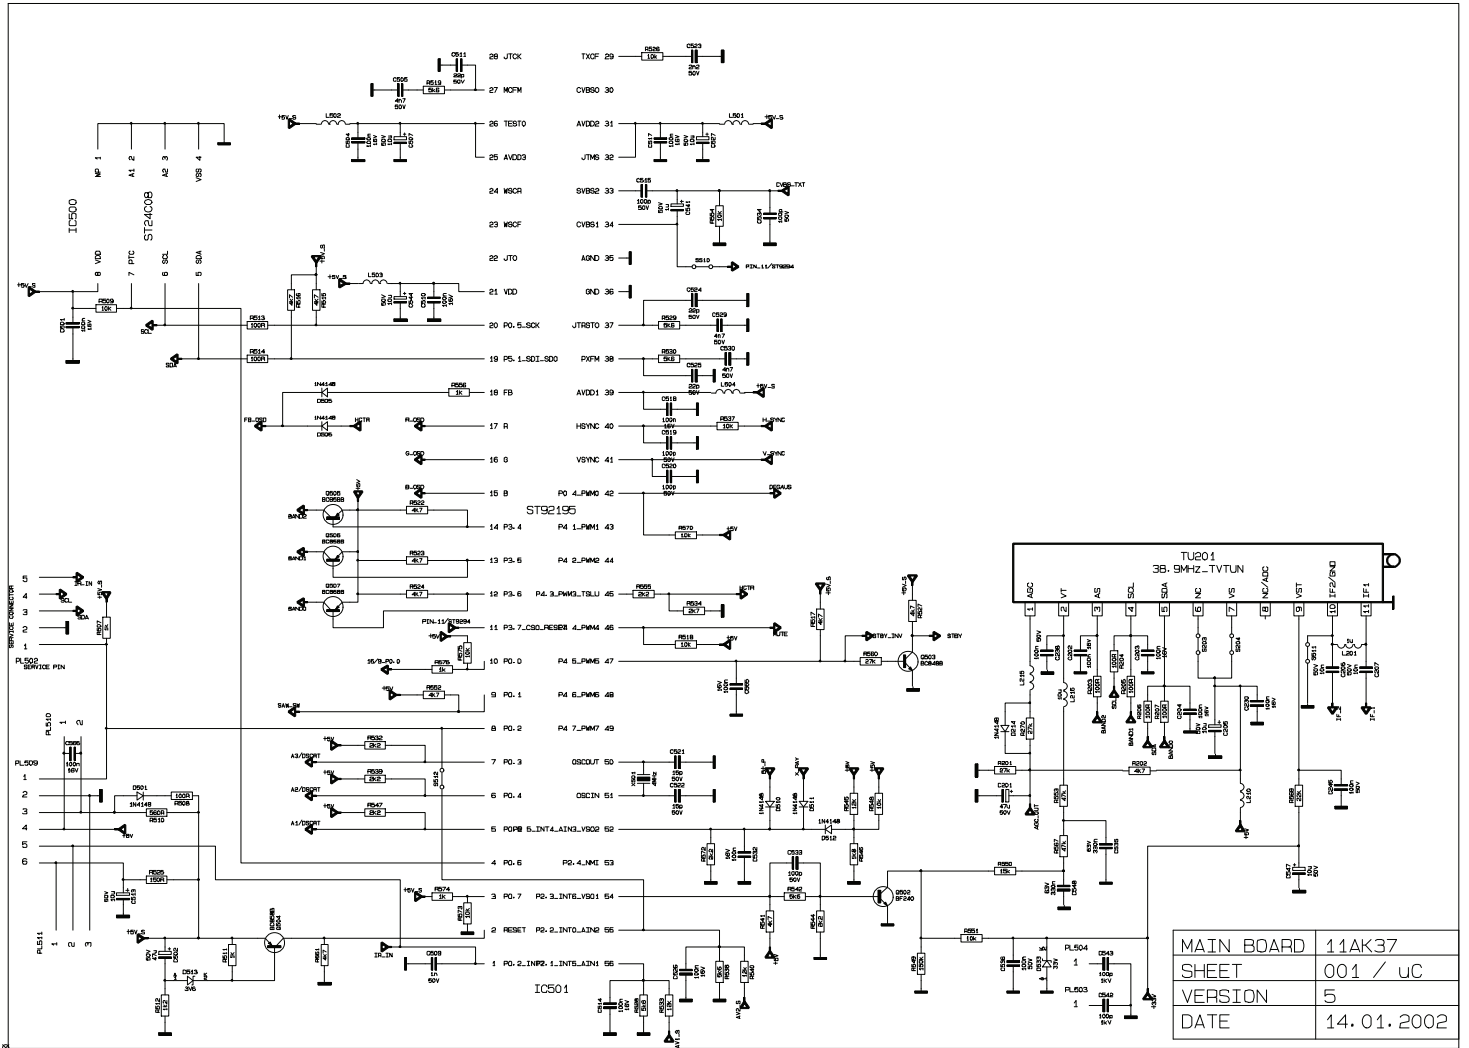

MAIN BOARD	11AK37
SHEET	006/SMPS
VERSION	5
DATE	14.01.2002

Items marked with [*] are optional

MAIN BOARD	11AK37
SHEET	002/Video
VERSION	5
DATE	23.01.2002

IC700

MAIN BOARD	11AK37
SHEET	007/Stereo
VERSION	5
DATE	14. 01. 2002

MAIN BOARD	11AK37
SHEET	003/Video
VERSION	5
DATE	24.01.2002

MAIN BOARD	11AK30
SHEET	004 / DEFL.
VERSION	D
DATE	06.11.2000

MAIN BOARD	11AK37
SHEET	004/HV
VERSION	5
DATE	24.01.2002

Items marked with [*] are optional

1

2

3

4

5

6

7

11SB103-5
YATAY