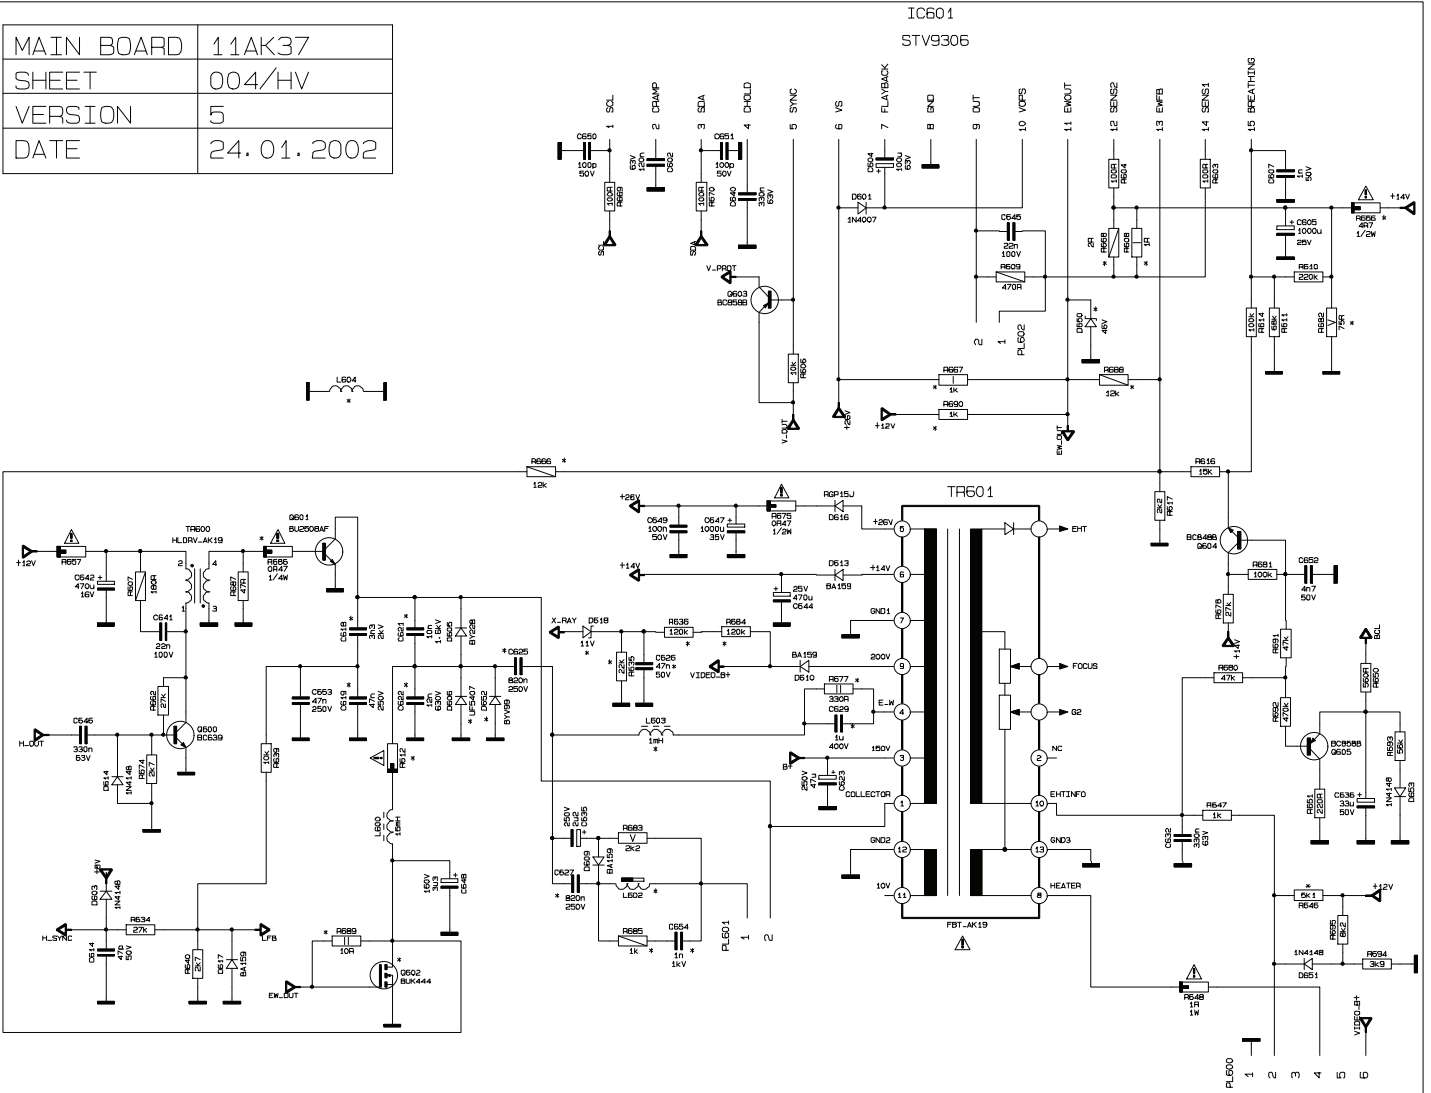

MAIN BOARD	11AK37
SHEET	006/SMPS
VERSION	5
DATE	14.01.2002

Items marked with [*] are optional

MAIN BOARD	11AK37
SHEET	002/Video
VERSION	5
DATE	23.01.2002

IC700

MAIN BOARD	11AK37
SHEET	007/Stereo
VERSION	5
DATE	14. 01. 2002

MAIN BOARD	11AK37
SHEET	003/Video
VERSION	5
DATE	24.01.2002

MAIN BOARD	11AK30
SHEET	004 / DEFL.
VERSION	D
DATE	06.11.2000

MAIN BOARD	11AK37
SHEET	004/HV
VERSION	5
DATE	24.01.2002

Items marked with [*] are optional